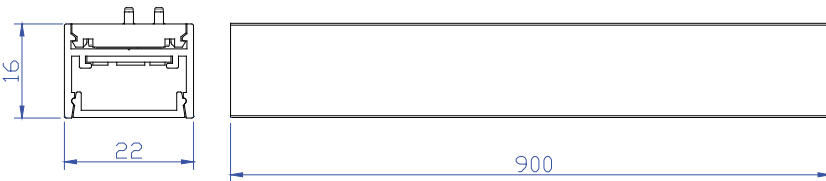

MAGNETIC LINEAR LIGHT

TECHNICAL SHEET
MAG-LN-3005/6011/9017

KEYLIGHT

SPAIN
PRODUCTOS DE ILUMINACION

DRAWING

MAG-LN-3005

MAG-LN-6011

MAG-LN-9017

SPECIFICATIONS

Product Code	MAG-LN-3005	MAG-LN-6011	MAG-LN-9017
Input Current	48VDC		
Driver	Meanwell 48V Driver		
Beam Angle	110°		
Power	5.5W	11W	16.5W
Color Temperature	3000/4000/6000k		
Efficacy(lm/w)	70 lm/w		
Total light output	385 lm	770 lm	1115 lm
Installation	Magnetic		
IP Rating	IP20		
Dimensions	22mm*16mm*300mm	22mm*16mm*600mm	22mm*16mm*900mm
Warranty	5 Years		