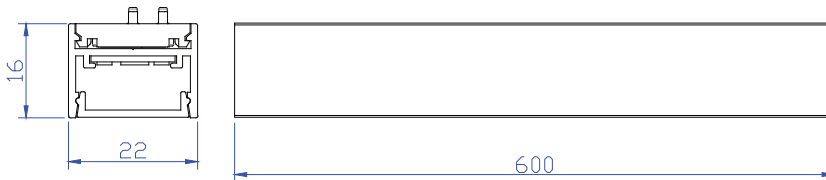

MAG-LN-6011