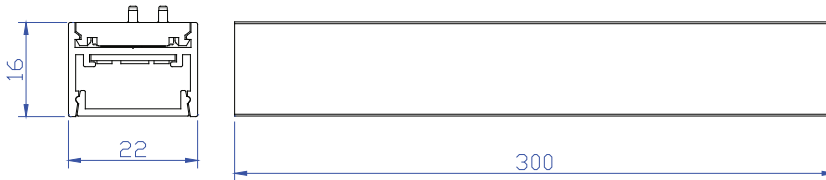

MAGNETIC LINEAR LIGHT

TECHNICAL SHEET
MAG-LN-3005/6011/9017

KEYLIGHT

SPAIN
PRODUCTOS DE ILUMINACION

DRAWING

MAG-LN-3005